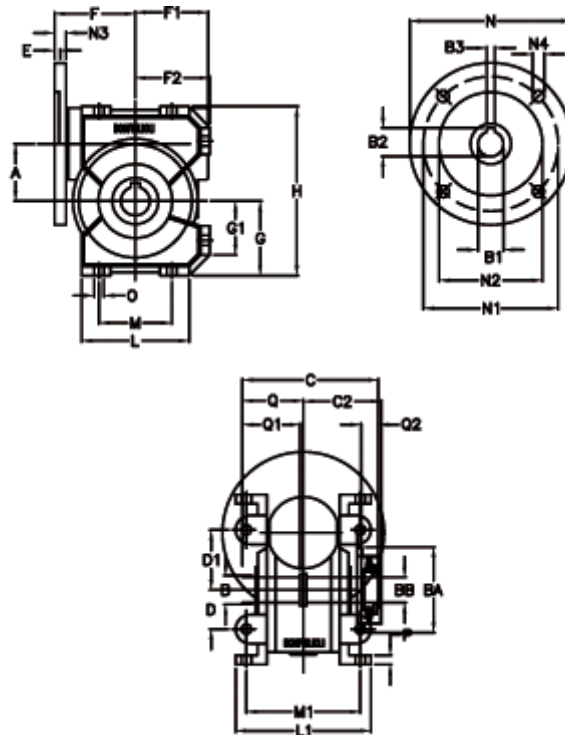

Data Sheet

Article number: 390204902802736
 Description: Worm Gear with Torque Limiter
 VF 49-L2-U-28 P71B5

Measures

a = 49.5	C2 = 63.5	g = 64.5	N = 160	Q1 = 41
B = 25	D = 34	G1 = 46.5	N1 = 130	Q2 = 15
B1 E7 = 14	D1 = 52	H = 146.5	N2 = 110	
B2 = 16.3	Description = VF 49U-xx-71B5	H1 = 110.5	N3 = 10.5	
B3 H9 = 5	E = 3.0	L = 93	N4 = 9.5	
BA = 63	F = 70	L1 = 117	O = 8.5	
BB H7 = 14	F1 = 63	m = 63	P = 8	
C = 105	F2 = 64.5	M1 = 98.5	Q = 51.0	